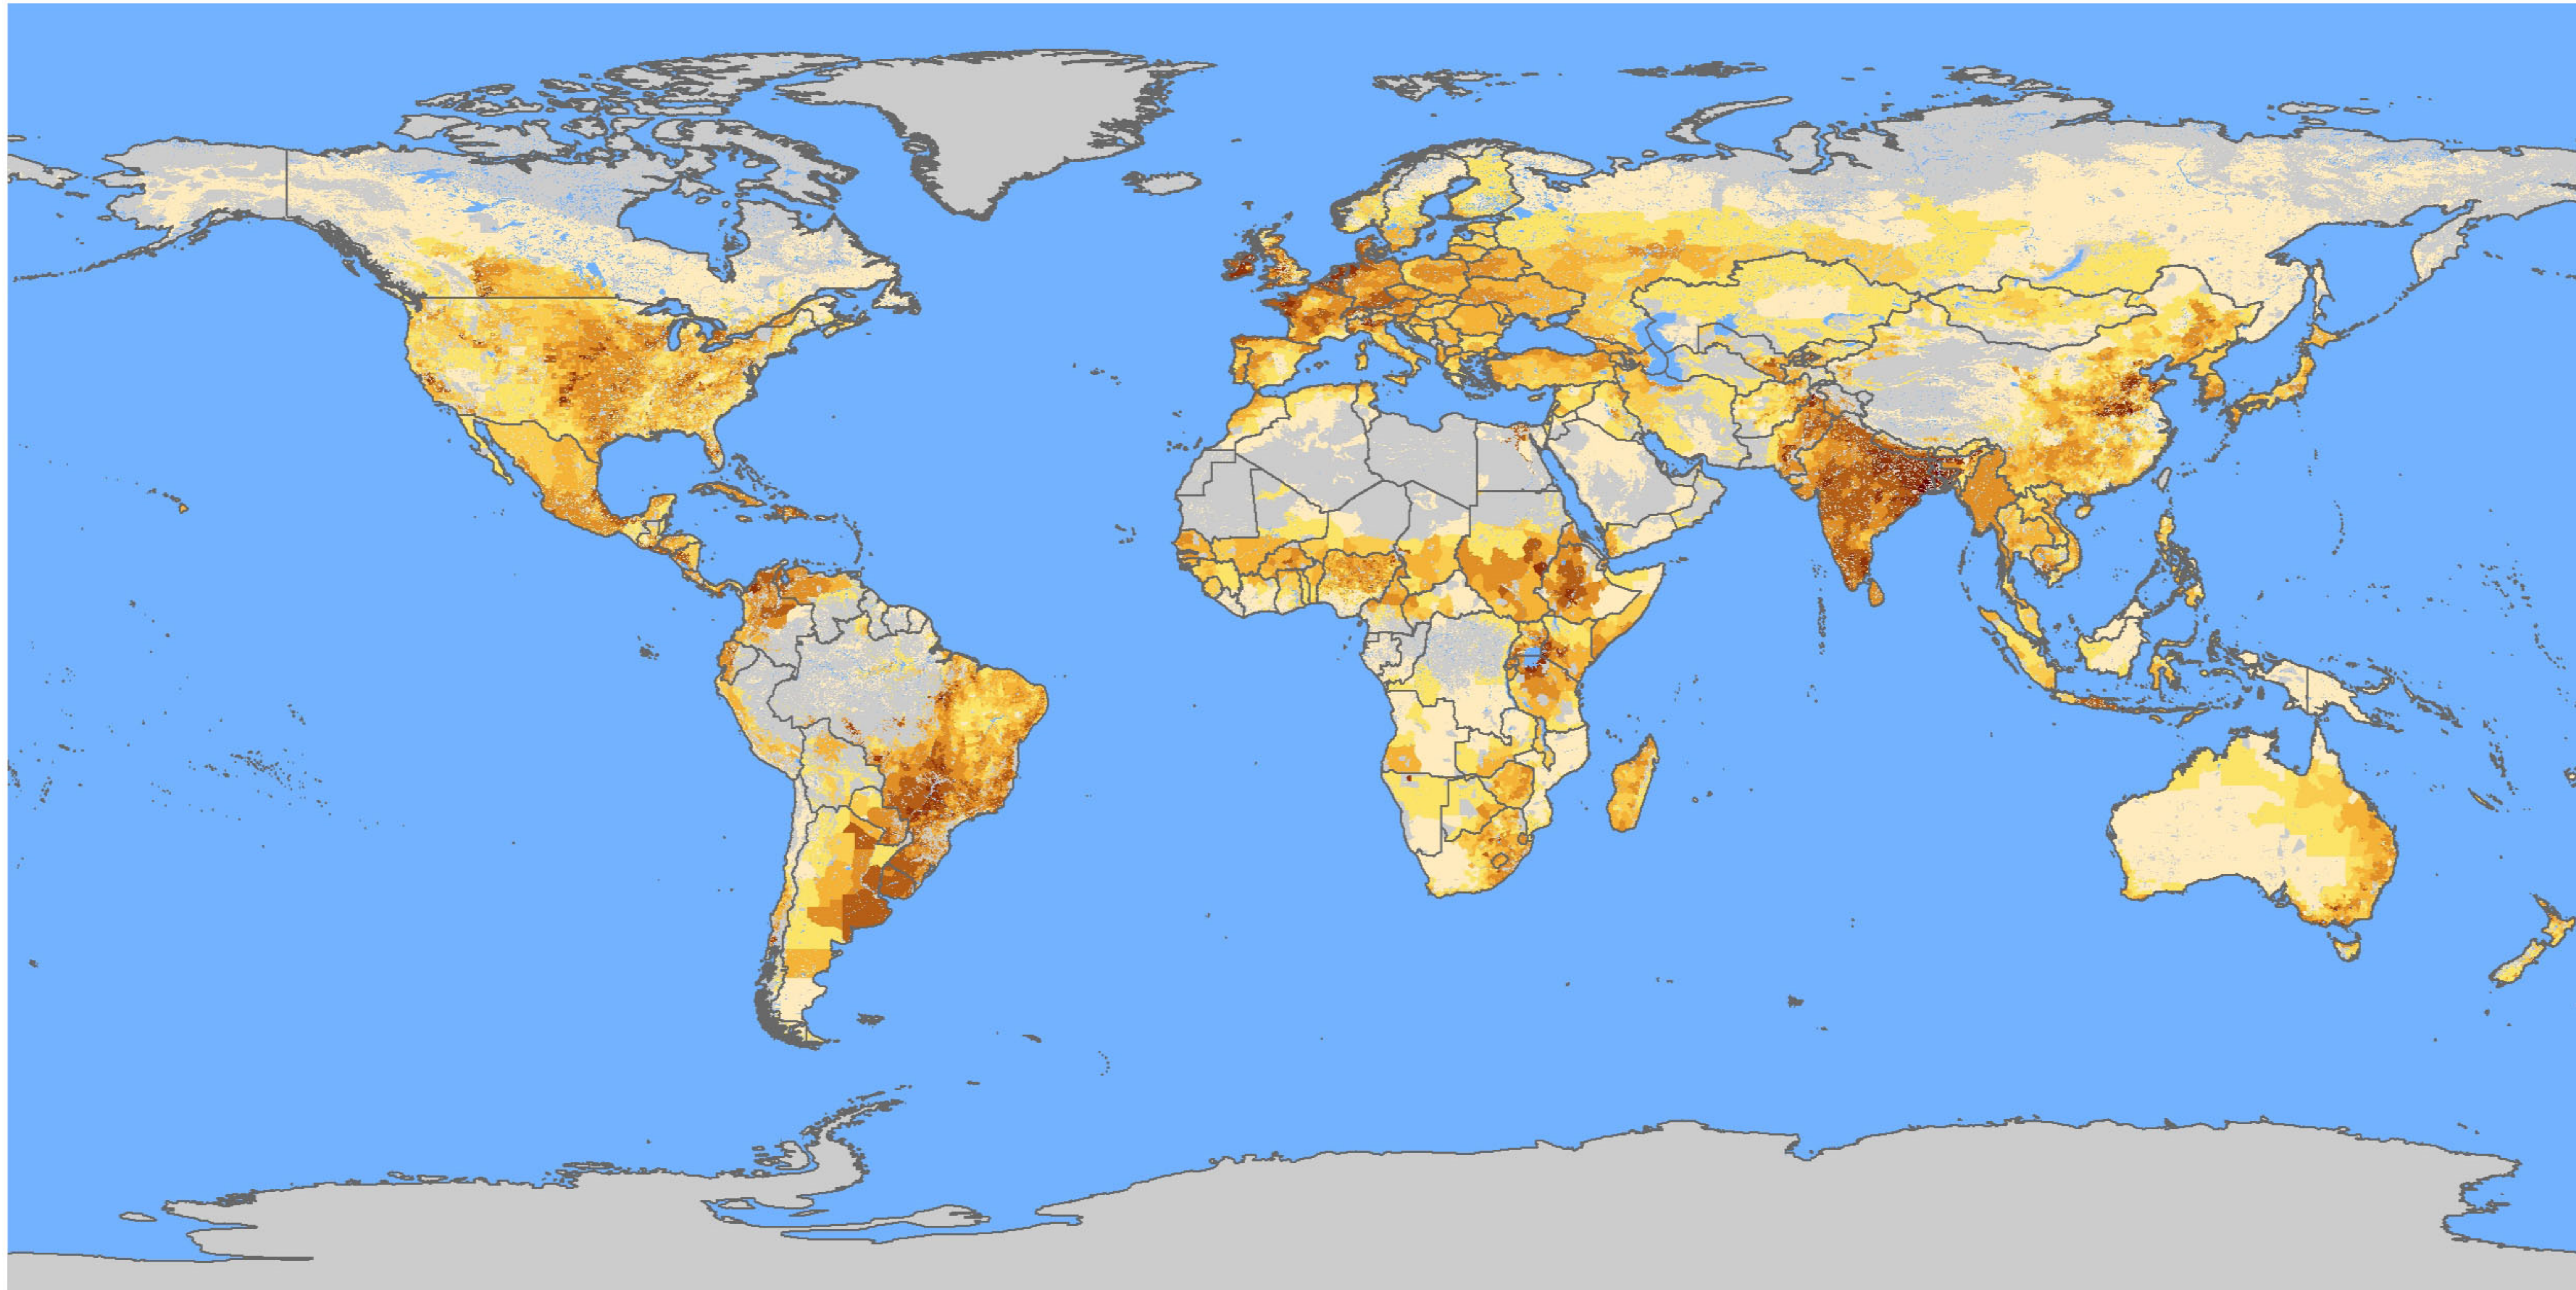

Cattle density map – 2005 (census data)

AGRICULTURE AND CONSUMER PROTECTION DEPARTMENT
Animal Production and Health Division

Number per square km

Source: Gridded Livestock of the World