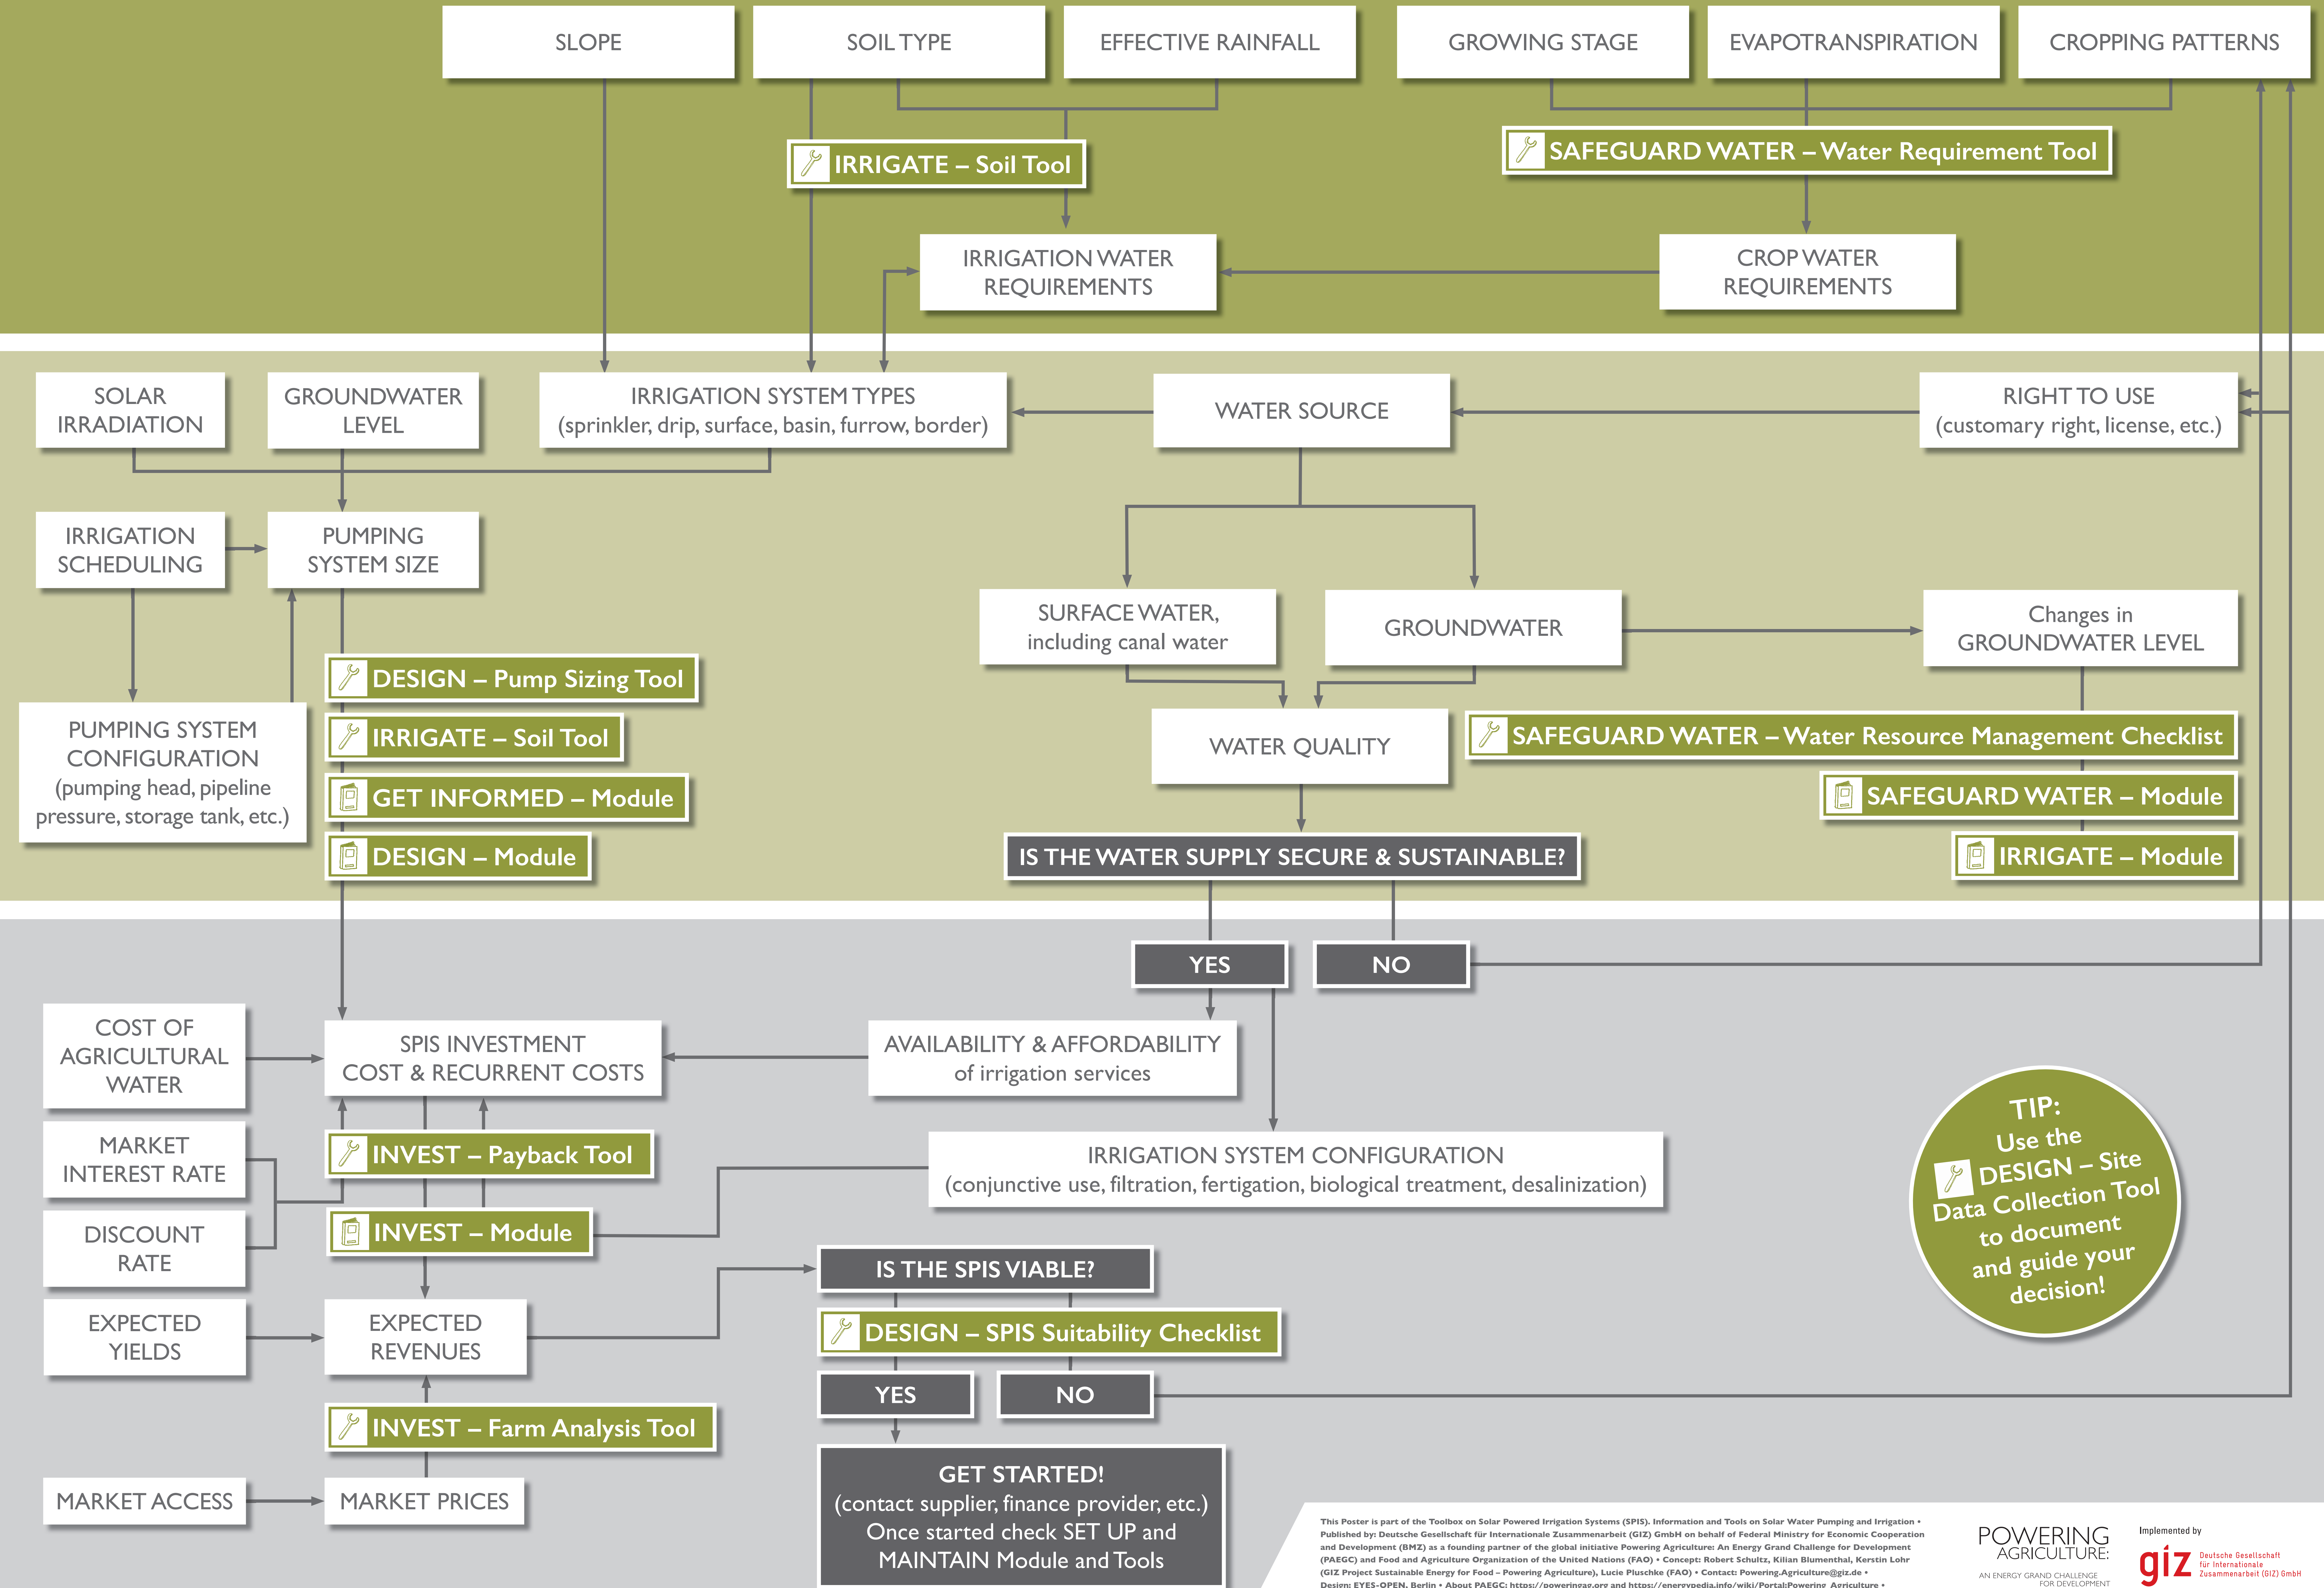

DECIDING ON SOLAR POWERED IRRIGATION SYSTEMS

LOCAL CONDITIONS & CULTIVATION

TYPE OF IRRIGATION & WATER RESOURCES

ECONOMIC VIABILITY

TIP:
Use the **DESIGN - Site Data Collection Tool** to document and guide your decision!