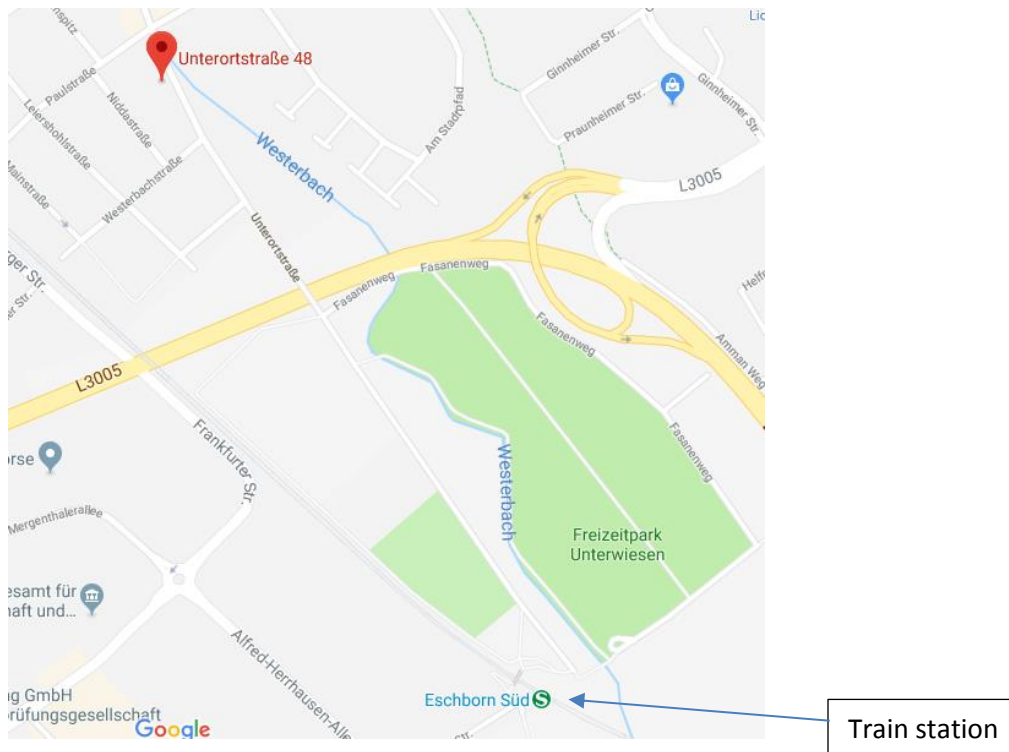

Directions

Energypedia UG (haftungsbeschränkt) nonprofit

Unterortstraße 48

65760 Eschborn, Germany

Phone: + (49) 6196 / 2029722

Email: info@energypedia.info

How to reach us by public transport:

- From **Frankfurt main station** take the **S-Bahn** (regional express) lines **S3** (Bad Soden) or **S4** (Kronberg) to Eschborn Süd (Frankfurt ticket still valid).
- Take the footpath / street behind the sport courts to the left and cross the bridge.
- You are now in the Unterortstraße, follow the street, pass the fire brigade and then on the left you will find our office, near the town hall square (approx. 10 minute walk).

Parking:

- Free parking deck at the town hall just in front of our office.